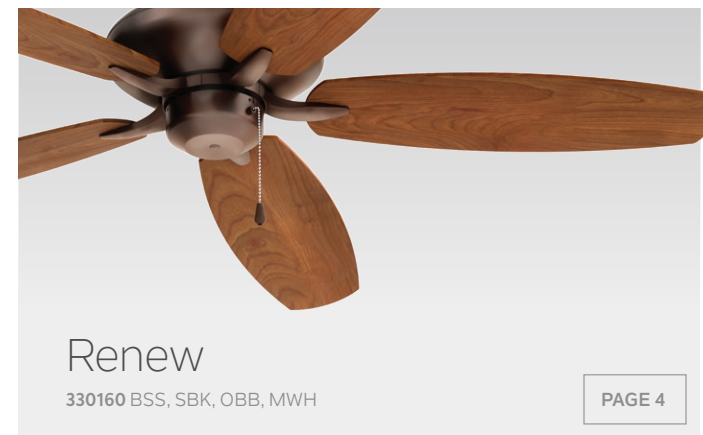

Choosing an AC or DC fan motor for your needs

AC Motor Fans

- Commonly used throughout residential and multi-use applications due to ease of maintenance
- Compatible with optional controls – wall or handheld remotes – that can program up to 65,000 codes to help avoid interference from other electronics
- 3-speeds, Forward and Reverse for desired comfort

DC Motor Fans

- Whisper quiet, making it ideal for homeowner preferences
- Offer a lightweight motor for easier ceiling installation
- Equipped with an internal transformer to convert AC input power to DC, resulting in energy savings as it uses up to 70% less electricity than an AC motor
- 3-speeds, Forward and Reverse for desired comfort

The Renew ENERGY STAR® qualified model features a DC motor; all remaining models feature an AC motor.