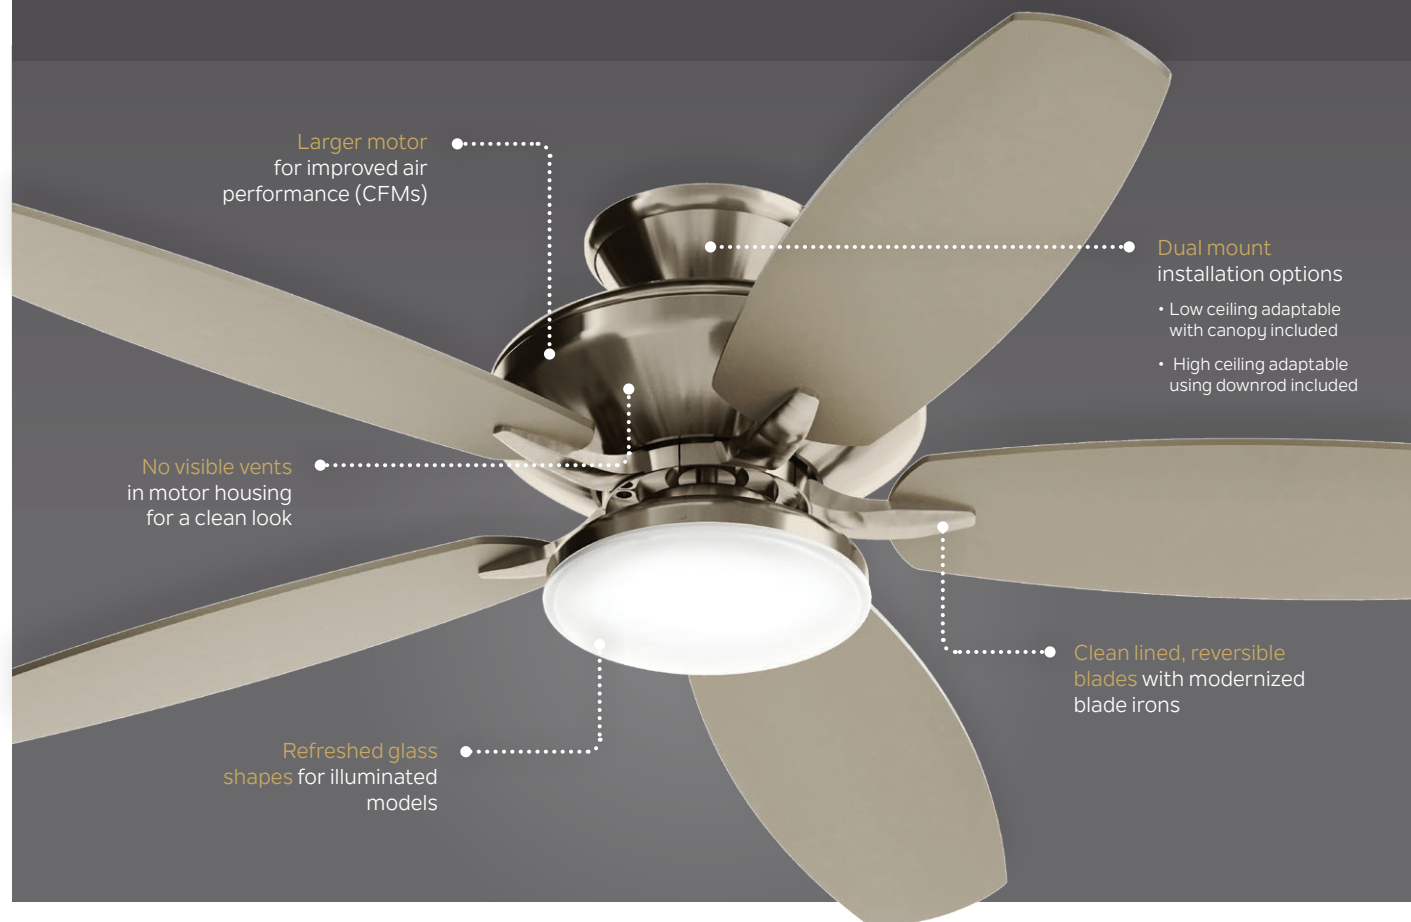

Renew

CEILING FAN COLLECTION

KICHLER

RE-INTRODUCING
Renew

Our Renew ceiling fan collection easily integrates across multiple applications and decor, giving homeowners an appealing style for a modest price point. Inspired by the simple, clean design of a Nordic Vase, the Renew line provides homeowners all the benefits of a Basics ceiling fan as well as:

52"

With its soft, modern design aesthetic, solid construction, performance, and core finish selections, a Renew fan works **best in spaces of 100-150 square feet*** – delivering stylish, comfort to your customers space.

DC Motor Fans

- Whisper quiet, making it ideal for homeowner preferences
- Offer a lightweight motor for easier ceiling installation
- Equipped with an internal transformer to convert AC input power to DC, resulting in energy savings as it uses up to 70% less electricity than an AC motor
- 3-speeds, Forward and Reverse for desired comfort