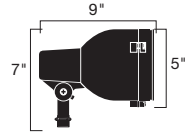

## FEATURES

- 5" Accent Light For Cross-Lighting, Accenting, or Grazing
- Cast Aluminum Housing
- Tempered Convex Glass Lens
- 8" of Usable 200° 18 AWG Wire Leads
- 4000V (4KV) Pulse Rated Medium Base Porcelain Socket
- Max Lamping 70W PAR30L Metal Halide or 75W PAR30L / R30 Incandescent (Not Included)
- Remote Ballast Required for HID Lamping
- ANSI / UL Listed Wet Location
- Housing Includes a 1-Year Warranty From Date of Purchase
- HID Ballasts Include a 2-Year Warranty From Date of Purchase